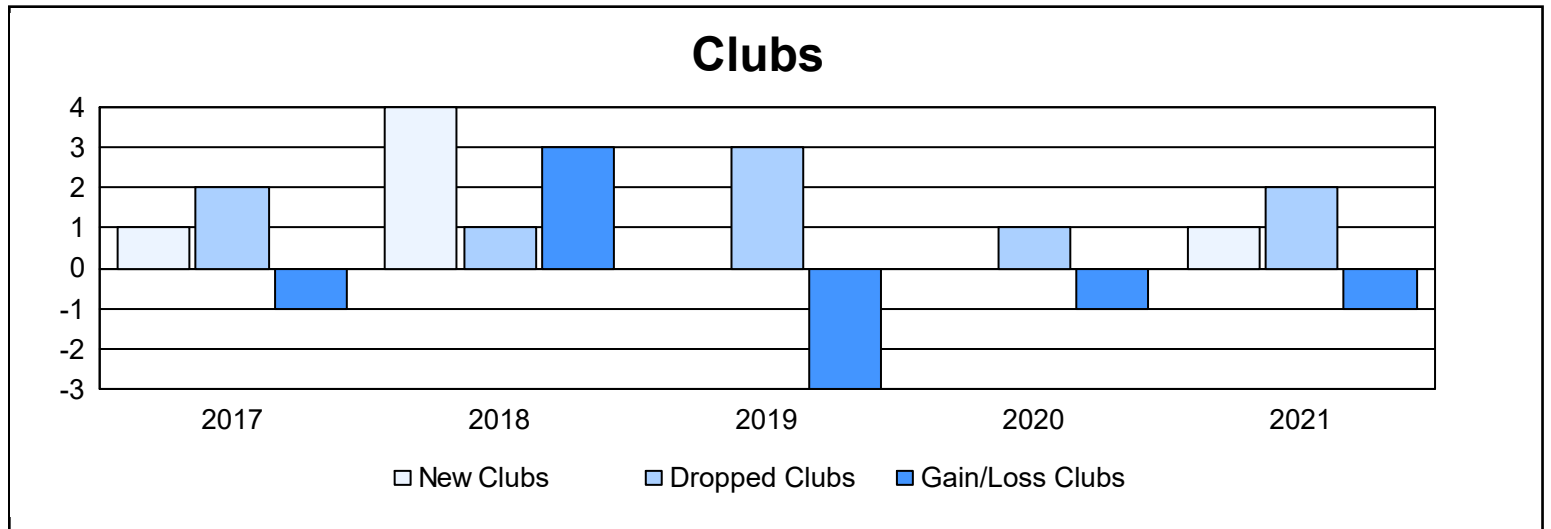

Year	New Clubs	Dropped Clubs	Gain/ Loss Clubs	New Members	Charter Members	Reinstate Members	Transfer Members	Total Member Added	Total Members Dropped	Gain/ Loss Members
2016-2017	1	2	-1	88	20	10	0	118	136	-18
2017-2018	4	1	3	143	116	6	6	271	189	82
2018-2019	0	3	-3	86	3	4	5	98	177	-79
2019-2020	0	1	-1	66	1	8	0	75	106	-31
2020-2021	1	2	-1	77	24	1	5	107	141	-34
<b>Average</b>	<b>1</b>	<b>2</b>	<b>-1</b>	<b>92</b>	<b>33</b>	<b>6</b>	<b>3</b>	<b>134</b>	<b>150</b>	<b>-16</b>

### Membership Composition June 2021 Cumulative