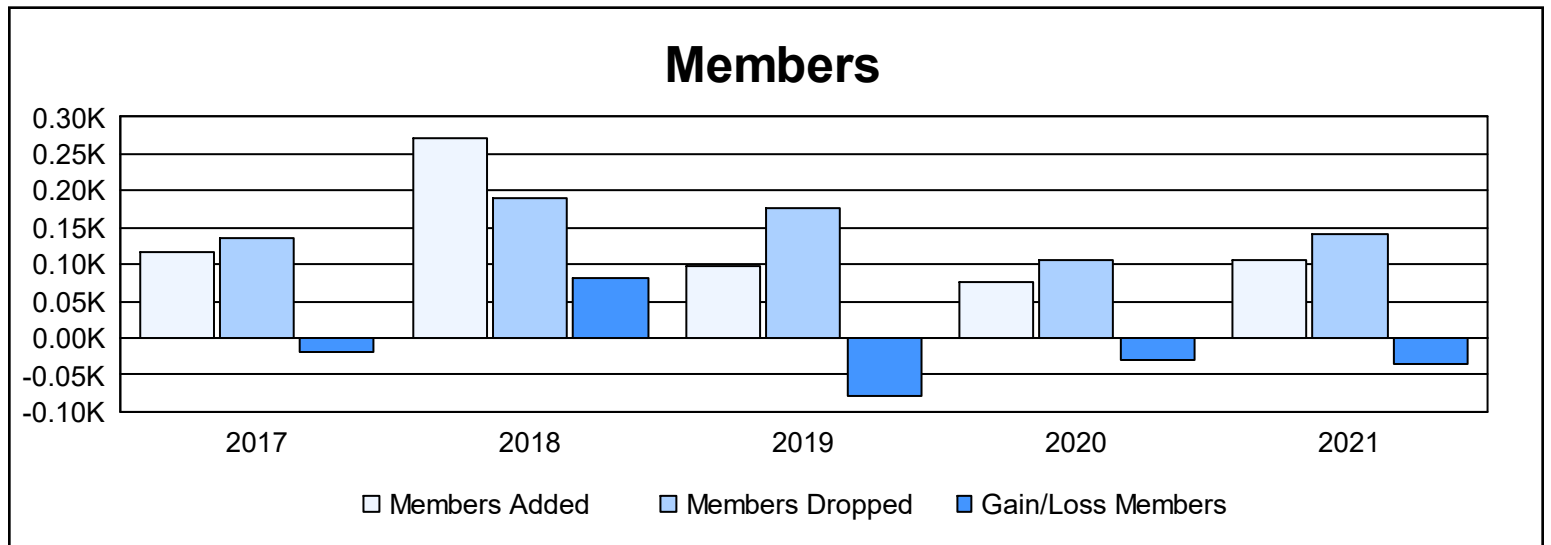

Year	New Clubs	Dropped Clubs	Gain/ Loss Clubs	New Members	Charter Members	Reinstate Members	Transfer Members	Total Member Added	Total Members Dropped	Gain/ Loss Members
2016-2017	1	2	-1	88	20	10	0	118	136	-18
2017-2018	4	1	3	143	116	6	6	271	189	82
2018-2019	0	3	-3	86	3	4	5	98	177	-79
2019-2020	0	1	-1	66	1	8	0	75	106	-31
2020-2021	1	2	-1	77	24	1	5	107	141	-34
<b>Average</b>	<b>1</b>	<b>2</b>	<b>-1</b>	<b>92</b>	<b>33</b>	<b>6</b>	<b>3</b>	<b>134</b>	<b>150</b>	<b>-16</b>

### Membership Composition June 2021 Cumulative