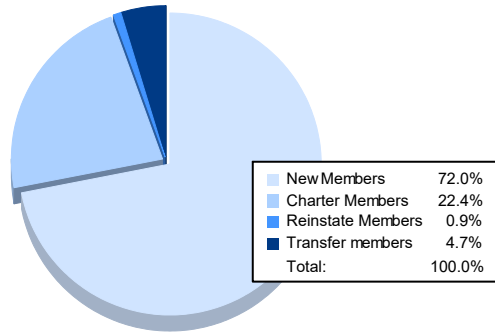

Year	New Clubs	Dropped Clubs	Gain/ Loss Clubs	New Members	Charter Members	Reinstate Members	Transfer Members	Total Member Added	Total Members Dropped	Gain/ Loss Members
2016-2017	1	2	-1	88	20	10	0	118	136	-18
2017-2018	4	1	3	143	116	6	6	271	189	82
2018-2019	0	3	-3	86	3	4	5	98	177	-79
2019-2020	0	1	-1	66	1	8	0	75	106	-31
2020-2021	1	2	-1	77	24	1	5	107	141	-34
<b>Average</b>	<b>1</b>	<b>2</b>	<b>-1</b>	<b>92</b>	<b>33</b>	<b>6</b>	<b>3</b>	<b>134</b>	<b>150</b>	<b>-16</b>

### Membership Composition June 2021 Cumulative